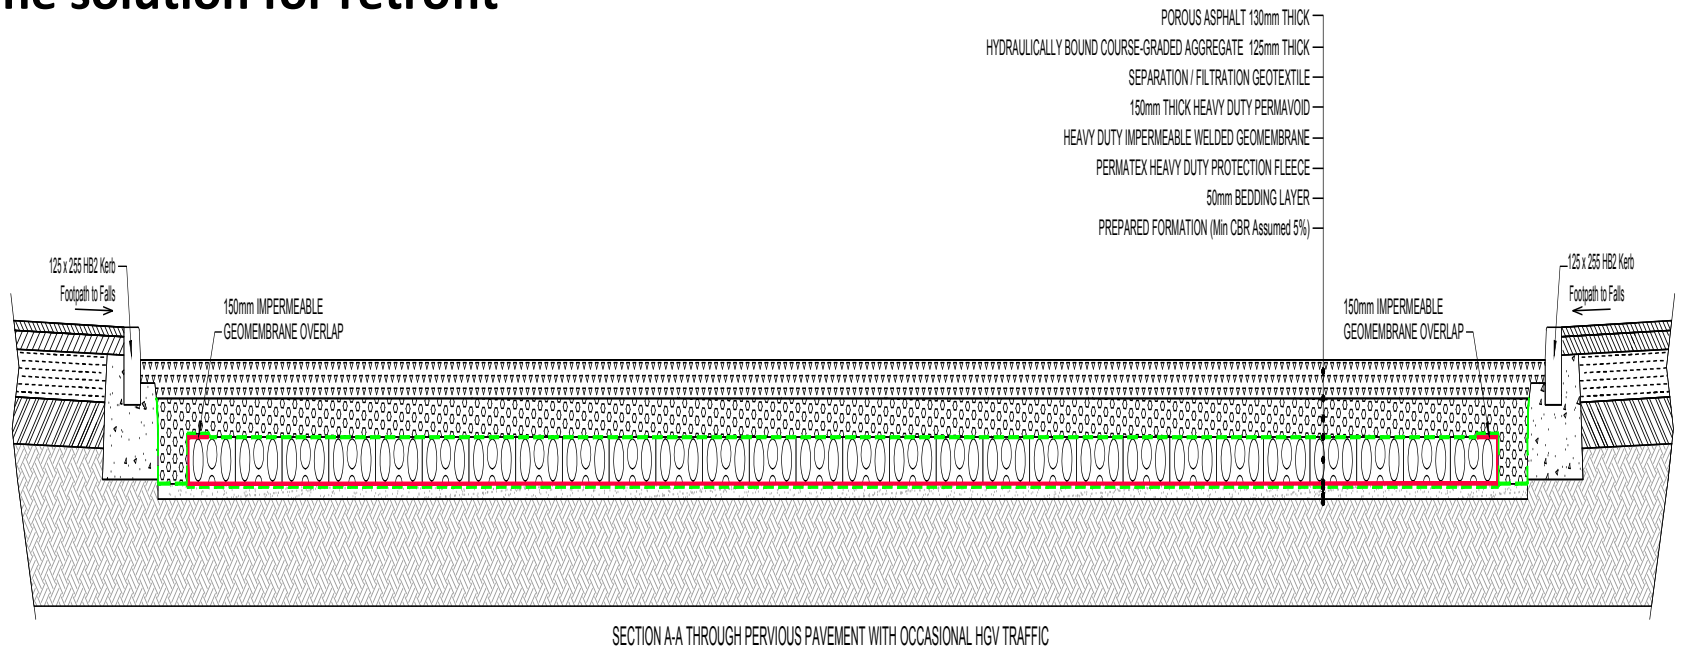

London Central – Green Streets

The solution for retrofit